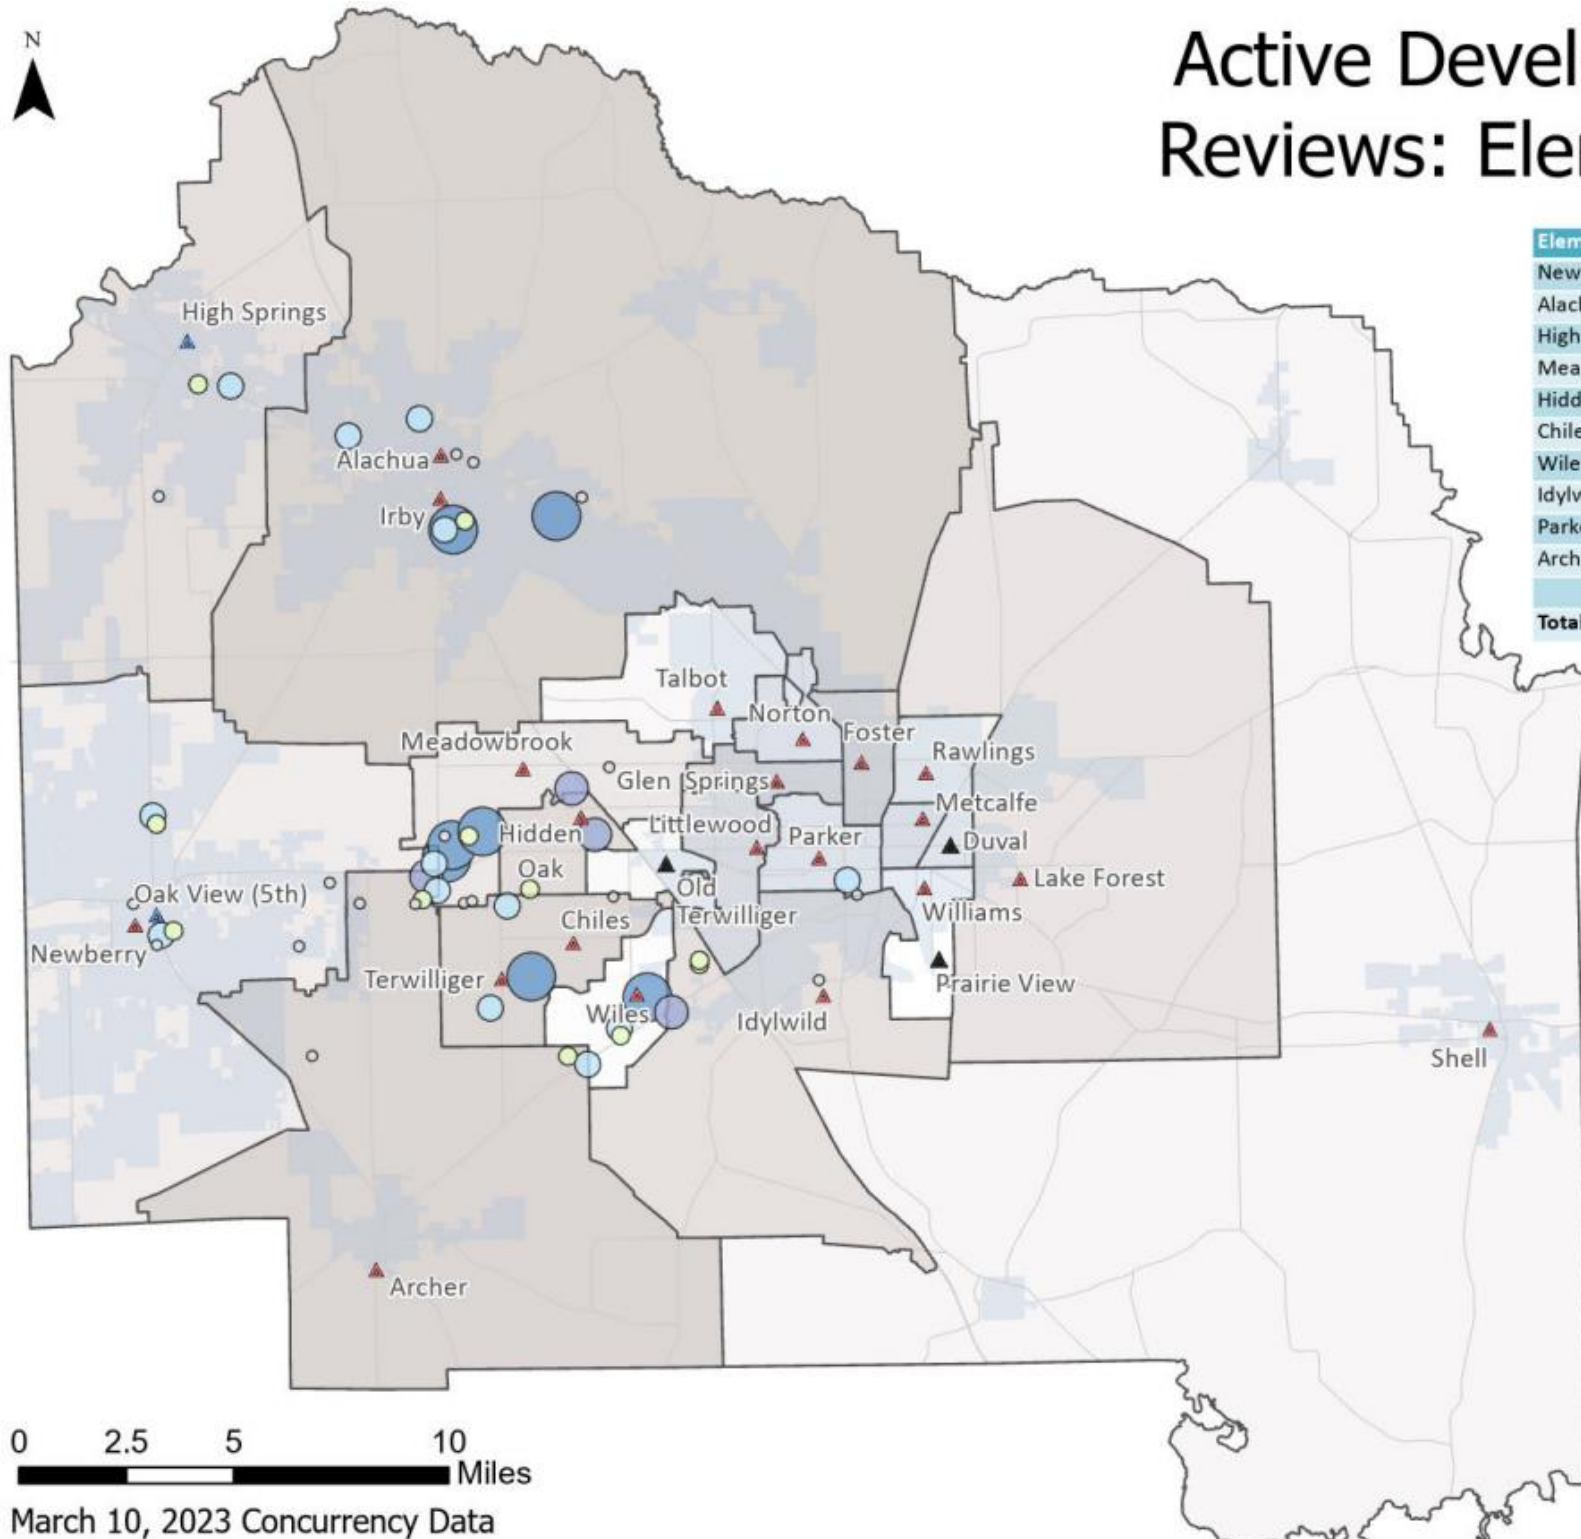

# Active Development Reviews: Elementary

Elementary Concurrency	Seats
Newberry/OVMS	68
Alachua/Irby	109
High Springs	23
Meadowbrook	129
Hidden Oak	26
Chiles	48
Wiles	44
Idylwild	31
Parker	15
Archer	56
<b>Total</b>	<b>549</b>

- ▲ Elementary School
- ▲ Elementary/Middle
- ▲ Unenrolled School
- Major Roads
- Municipal Boundaries
- Reserved Seats
- <5
- 5 to 10
- 11 to 15
- 16 to 20
- 21 to 34

0 2.5 5 10 Miles

March 10, 2023 Concurrency Data